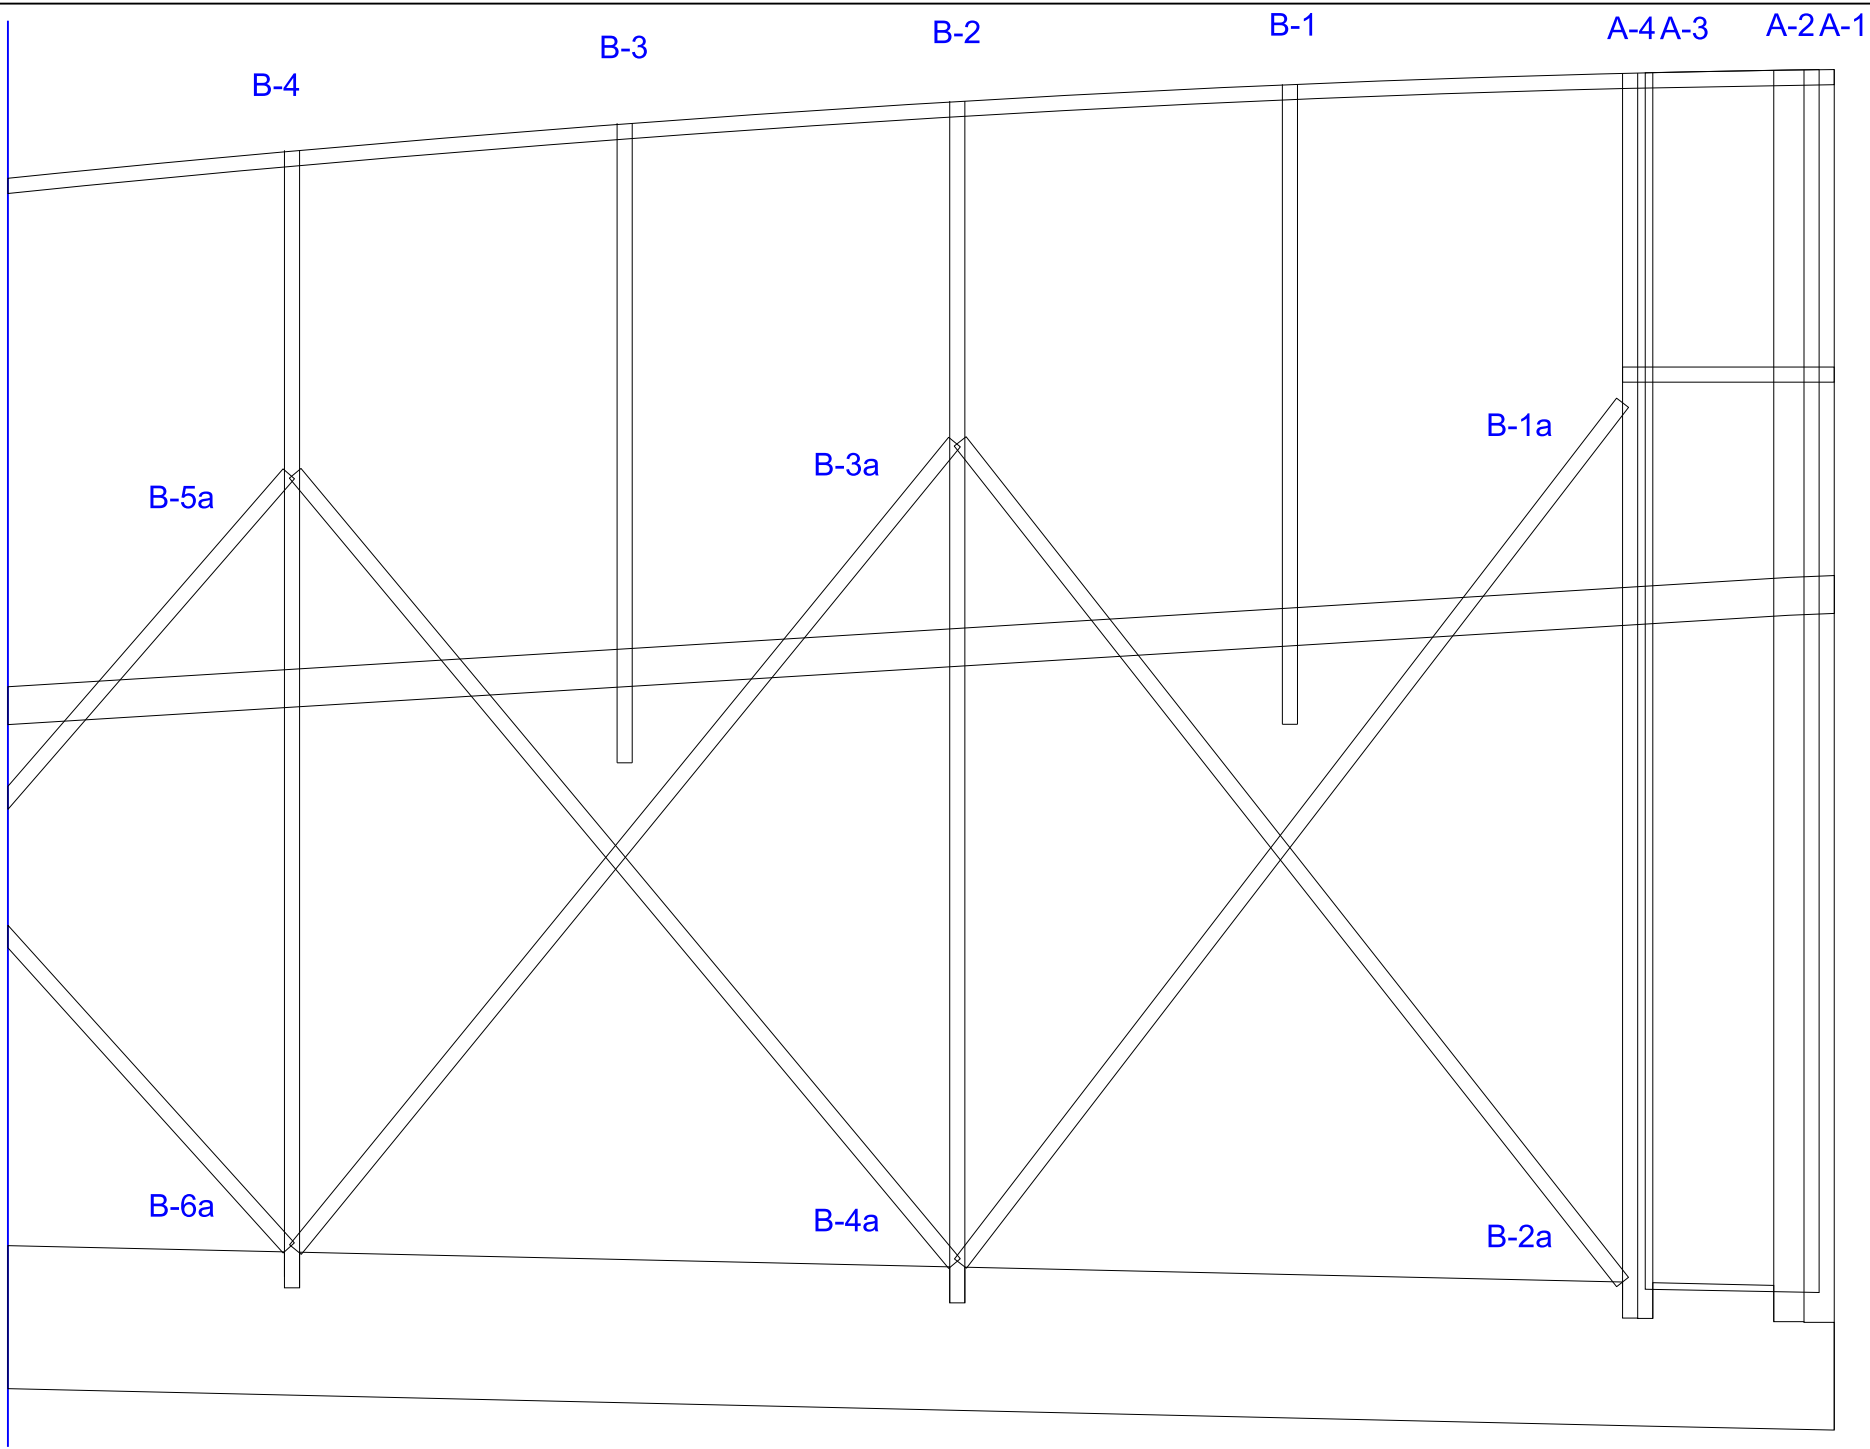

Pull spring control.

25mm
10mm

Fuselage drawing

Left wing drawing

A-1A-2

A-3A-4

B-1

B-2

B-3

B-4

B-1a

B-3a

B-5a

B-2a

B-4a

B-6a

Right wing drawing