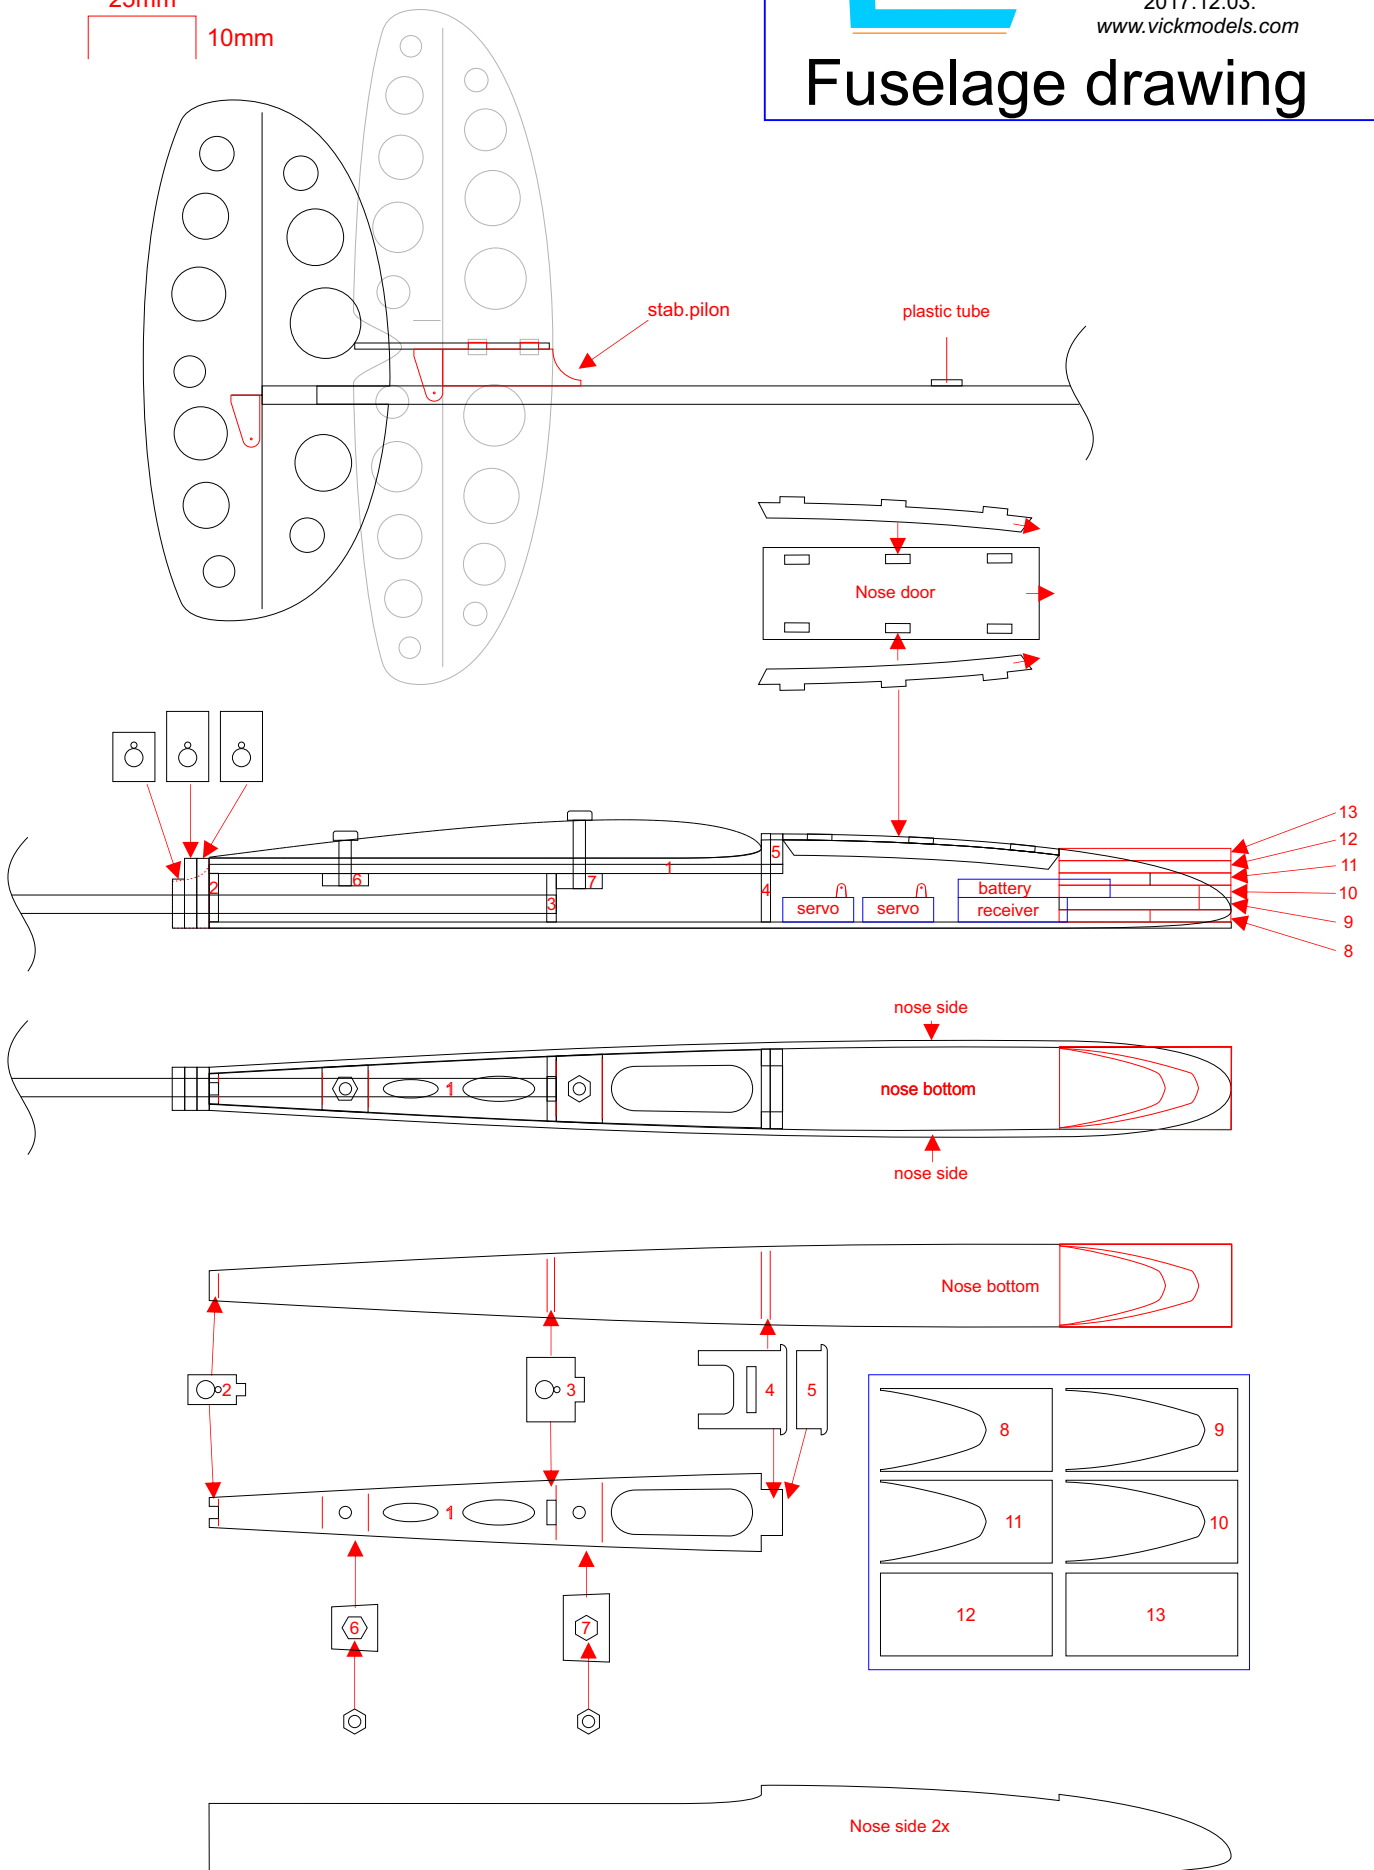

Pull spring control.

25mm
10mm

Fuselage drawing

Left wing drawing

A-1A-2

A-3A-4

B-1

B-2

B-3

B-4

B-1a

B-3a

B-5a

B-2a

B-4a

B-6a

Right wing drawing