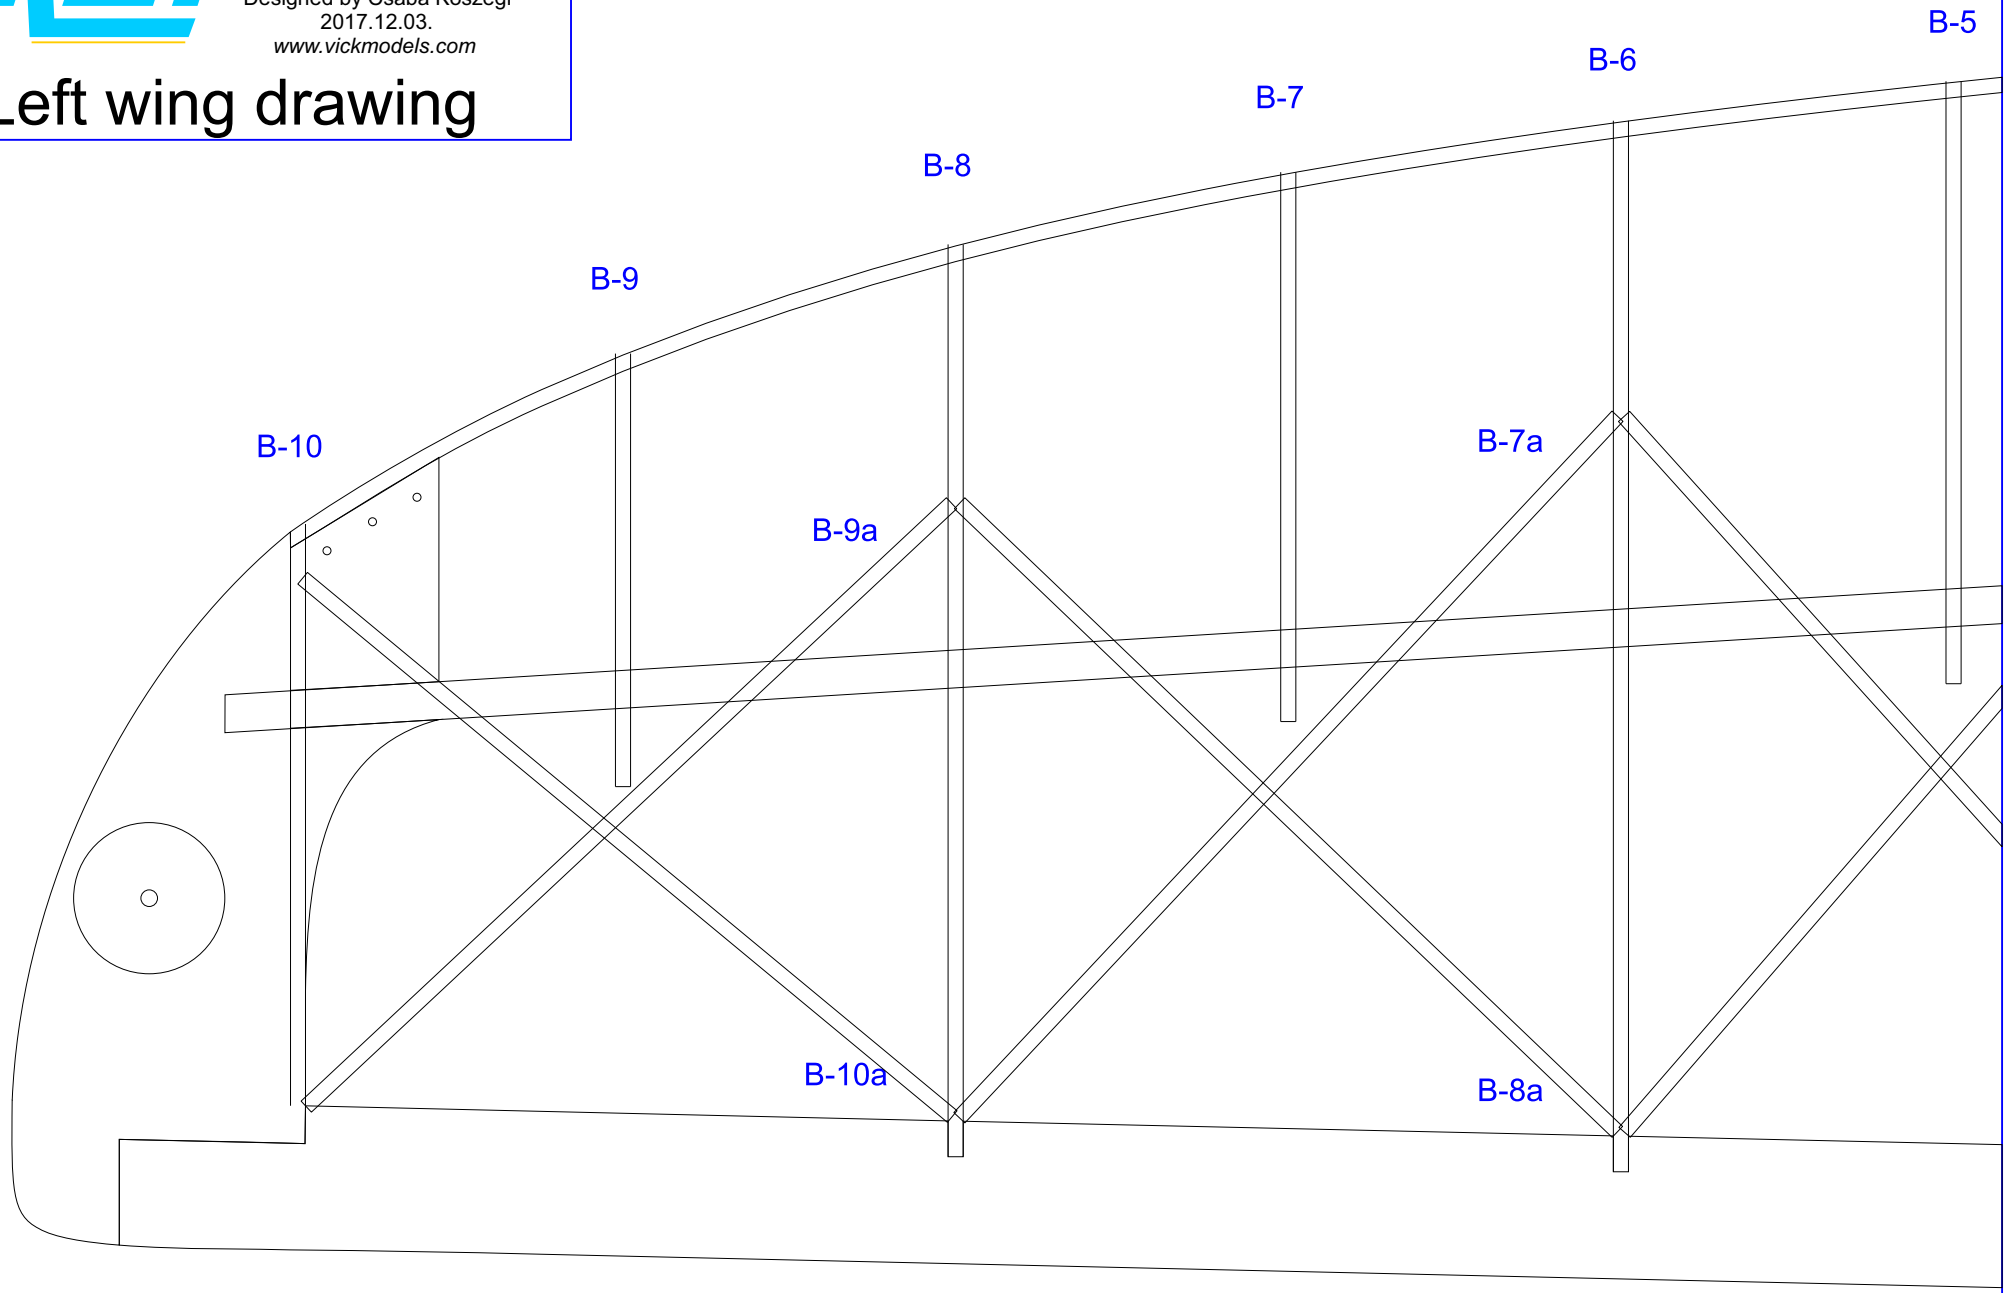

Pull spring control.

25mm
10mm

Fuselage drawing

Left wing drawing

A-1A-2

A-3A-4

B-1

B-2

Right wing drawing